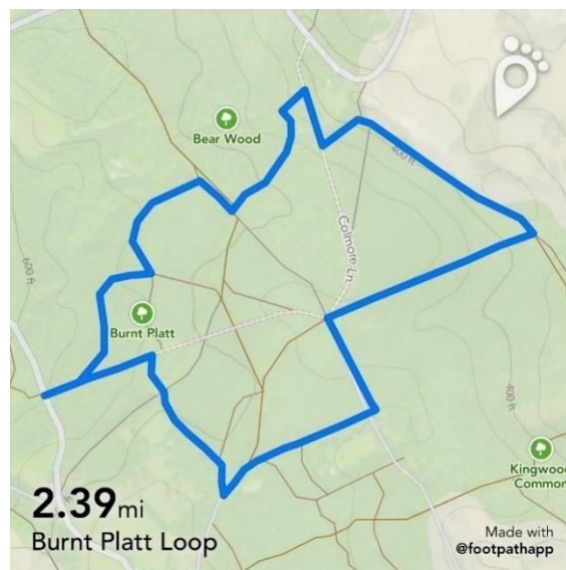

Burnt Platt Loop 2.39 miles

Park in the layby on the Stoke Row Road. Predominantly woodland tracks and trails.

<https://footpathapp.com/routes/burnt-platt-loop/32756F68-C561-4A18-9C7C-0068E7168038?s=152444>