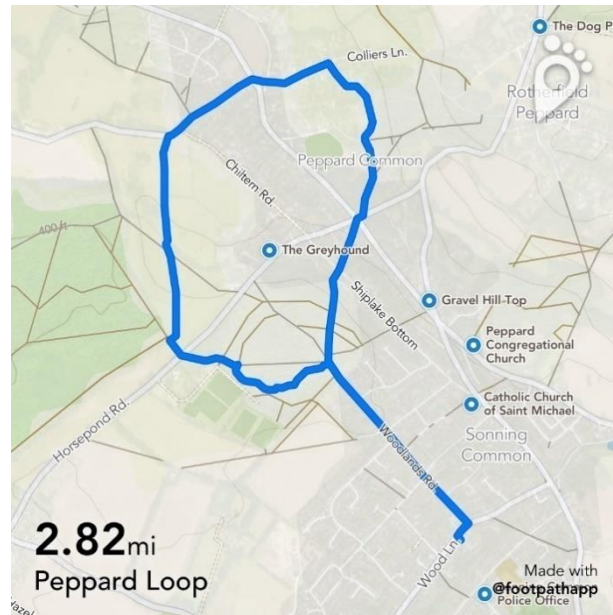

Peppard Loop 2.82 miles

Pavements; tracks; field and woodland trails.

<https://footpathapp.com/routes/peppard-loop/DA4C323C-C8A2-490E-8615-E0B41FEC3852?s=152426>